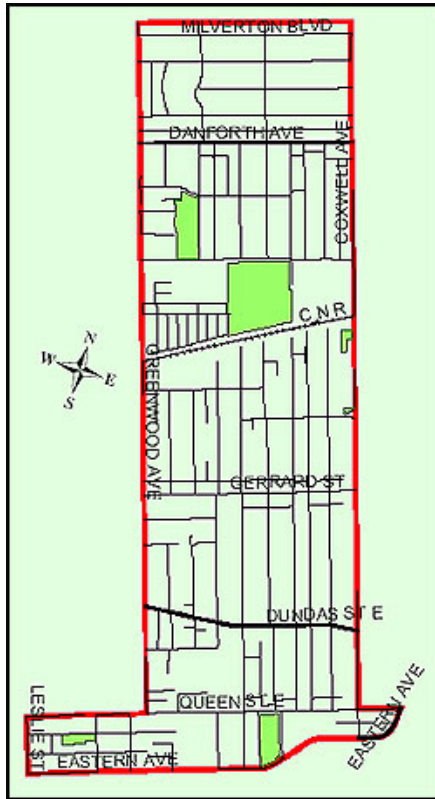

Note: Other profiles based on 2006 census data will be released later.

Profiles for this neighbourhood (2001):

- [Social Profile #1 - Age and Gender](#) (PDF 236KB)
- [Social Profile #2 - Immigration, Ethnicity and Language](#) (PDF 349KB)
- [Social Profile #3 - Households and Income](#) (PDF 357KB)
- [Social Profile #4 - Youth](#) (PDF 179KB)

Summary profile for all of Toronto (2001):

- [Social Profile #2](#) (PDF 510KB)
- [Social Profile #3](#) (PDF 595KB)
- [Social Profile #4](#) (PDF 382KB)

Neighbourhood:
#65

Ward:
29 - [Toronto Danforth \(north\)](#)

30 - [Toronto Danforth \(south\)](#)

32 - [Beaches-East York \(south\)](#)

Please send all inquiries regarding the neighbourhood profiles to spar@toronto.ca.

Toronto maps | Get involved | Toronto links

© City of Toronto 1998-2009